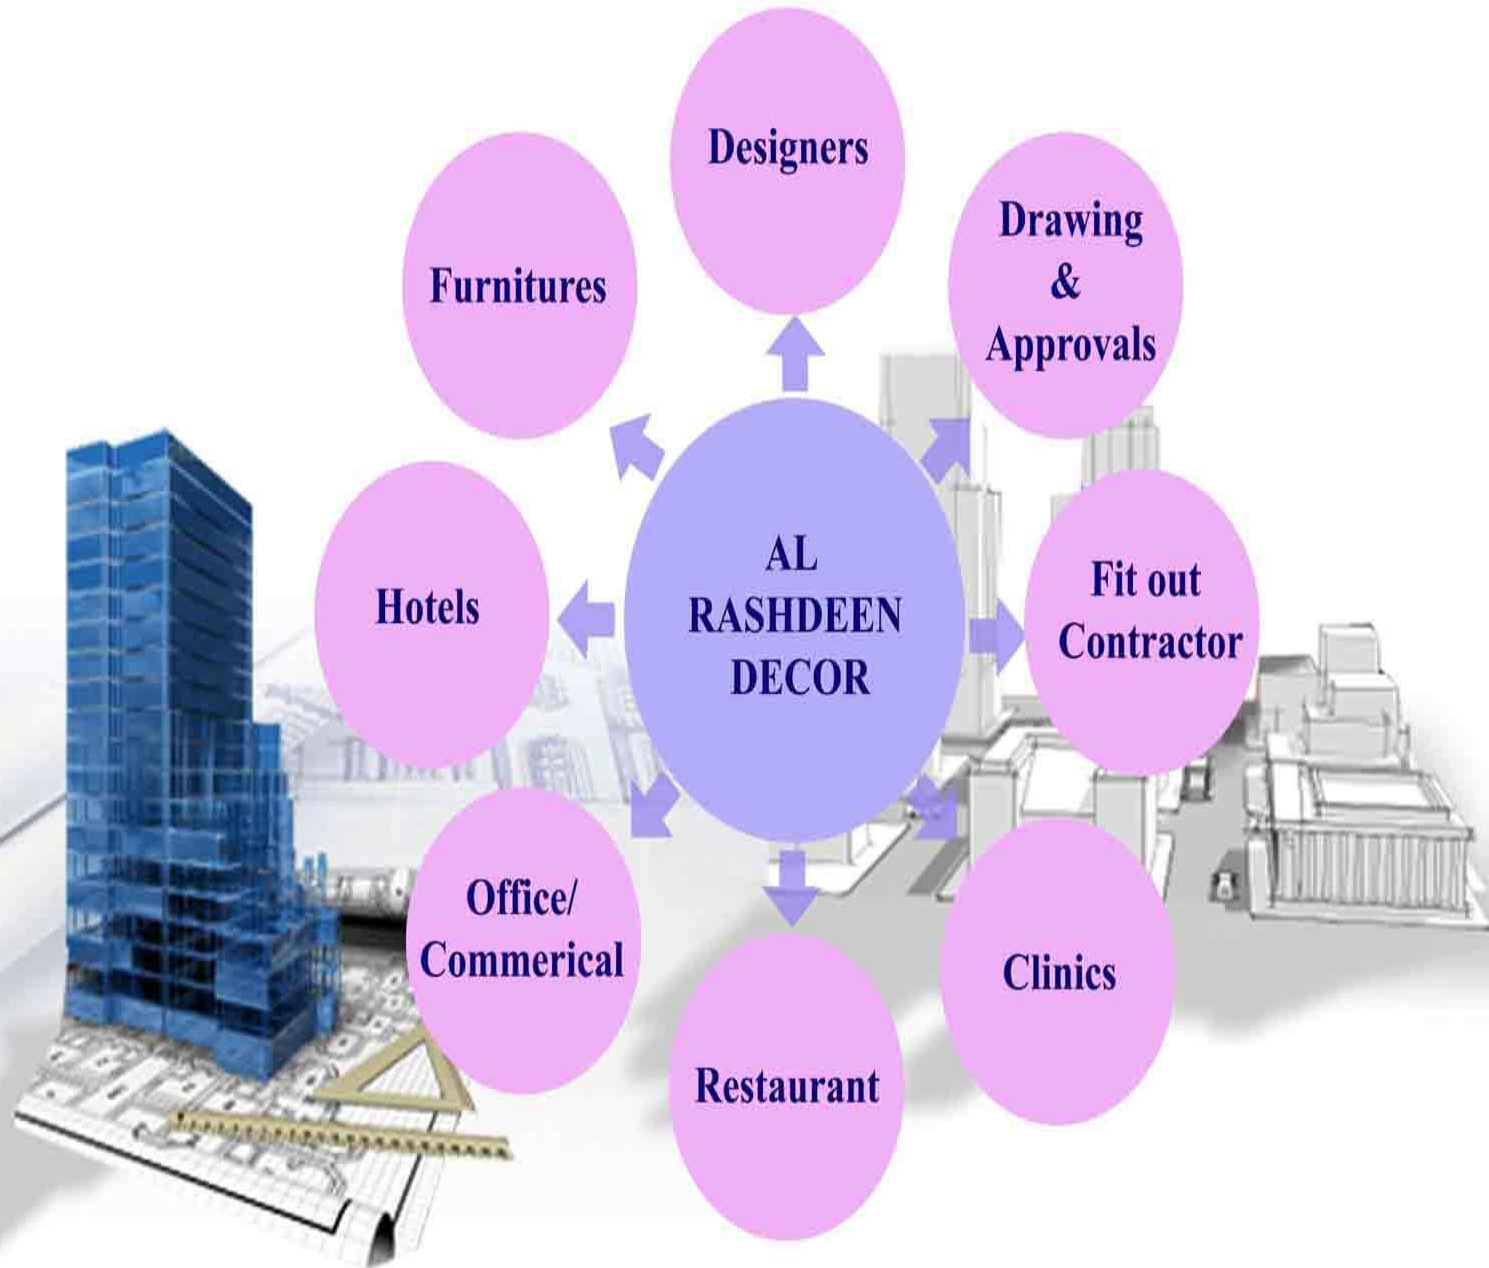

Designers

**Drawing
&
Approvals**

**Fit out
Contractor**

Clinics

Restaurant

**Office/
Commerical**

Hotels

Furnitures

**AL
RASHDEEN
DECOR**