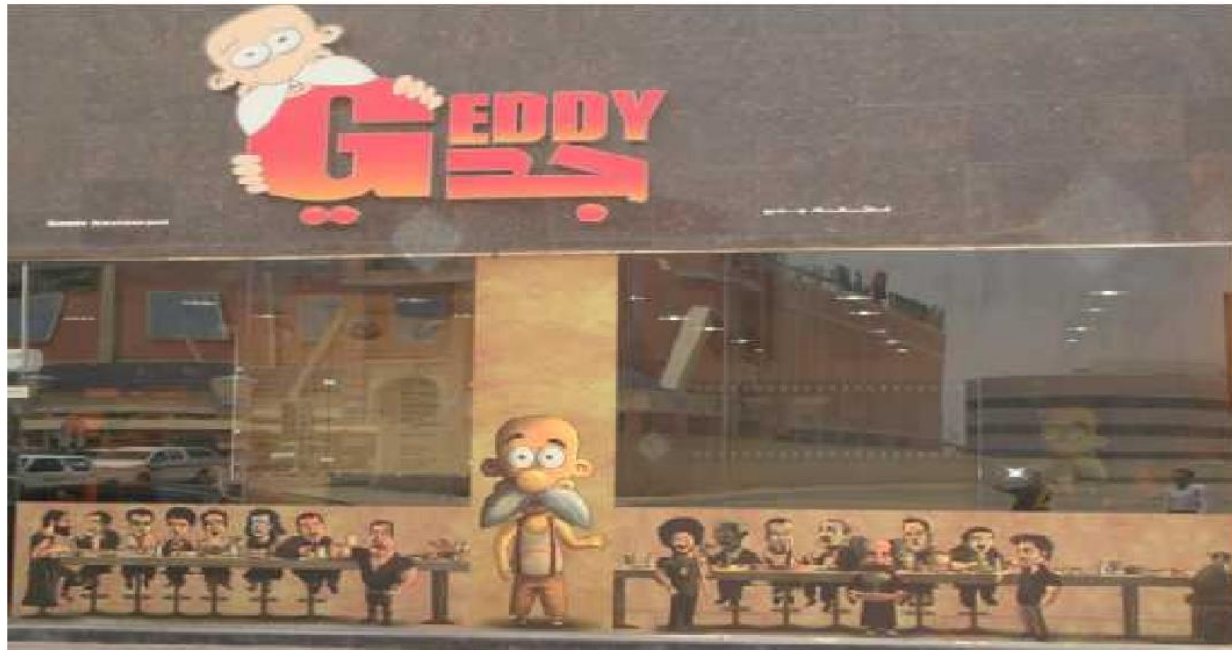

GEDDY RESTAURANT

EXTERIOR VIEW

GEDDY RESTAURANT