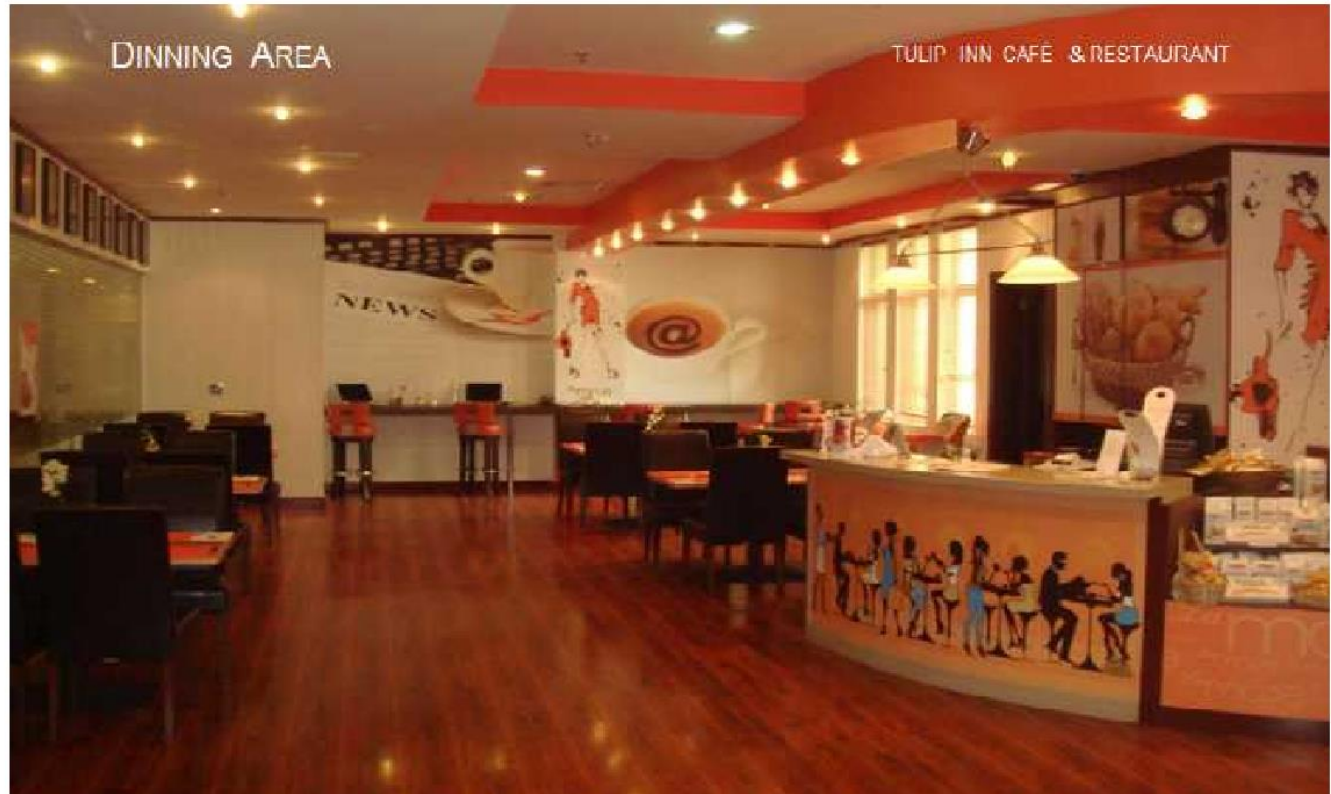

TULIP INN CAFÉ & RESTAURANT